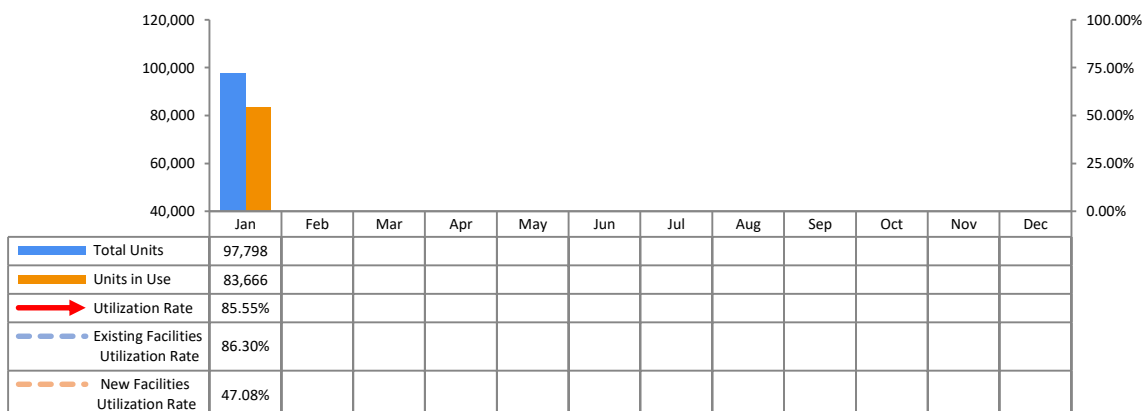

Current Status of Hello Storage

Arealink Co., Ltd. (Headquarters: Chiyoda-ku, Tokyo; President and CEO: Naomichi Hayashi) updates information on the current status of Hello Storage each month. The following is the status at the end of January 2022.

The total number of units at end- January 2022 amounted to 97,798 units (up 14 units from the previous month). Total units in use amounted to 83,666 units (down 294 units). The utilization rate was 85.55% for all facilities, 86.30% for existing facilities, and 47.08% for new facilities*.

Ref: At end-January 2021, there were 97,847 total units with 79,088 units in use, with utilization rate of 80.83% (existing facilities 81.46%, new facilities 59.38%)

Status of Hello Storage Facilities at end-January 2022 (FY12/22)