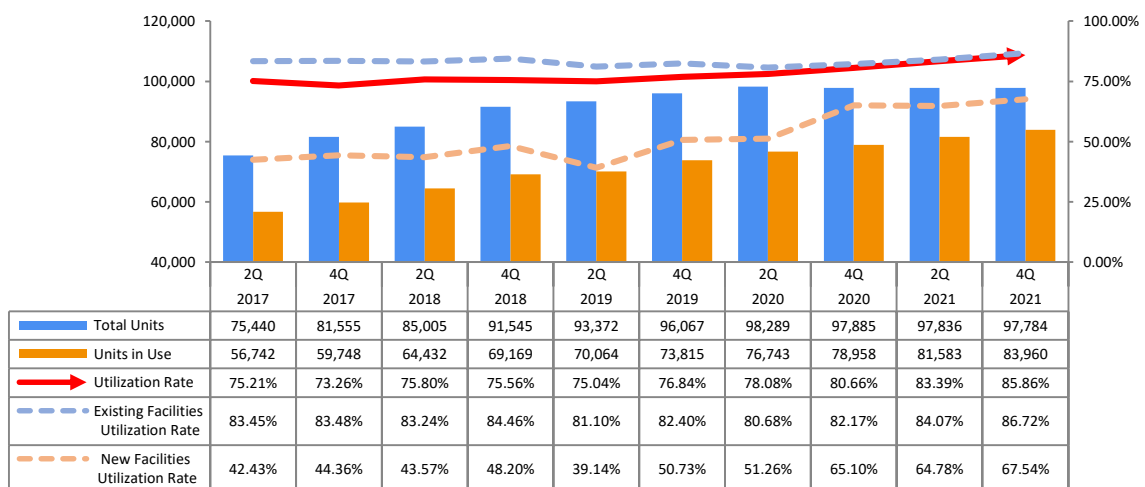

Change over the Last Five Years